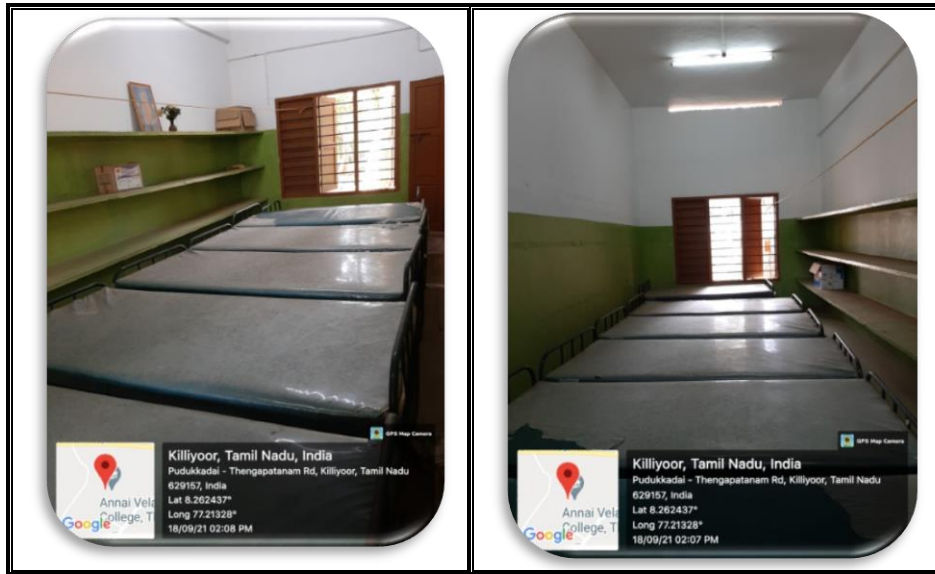

ANNAI VELANKANNI COLLEGE, THOLAYAVATTAM

Accredited with B++ by NACC

(Approved by UGC under Section 2 (f) & 12(B) status)

Facilities for Girls

Girls Health Centre: The Women Cell maintains separate rooms for the rest and recreation among girl students. The health center is provided with chair, tables and reading materials to suit various needs.

Sanitary Napkin Vending Machine: PIET provides this facility to girls students. The machine can be easily operated just by dropping a coin into it.

Waiting Shed

Burning Machine

SAFETY AND SECURITY